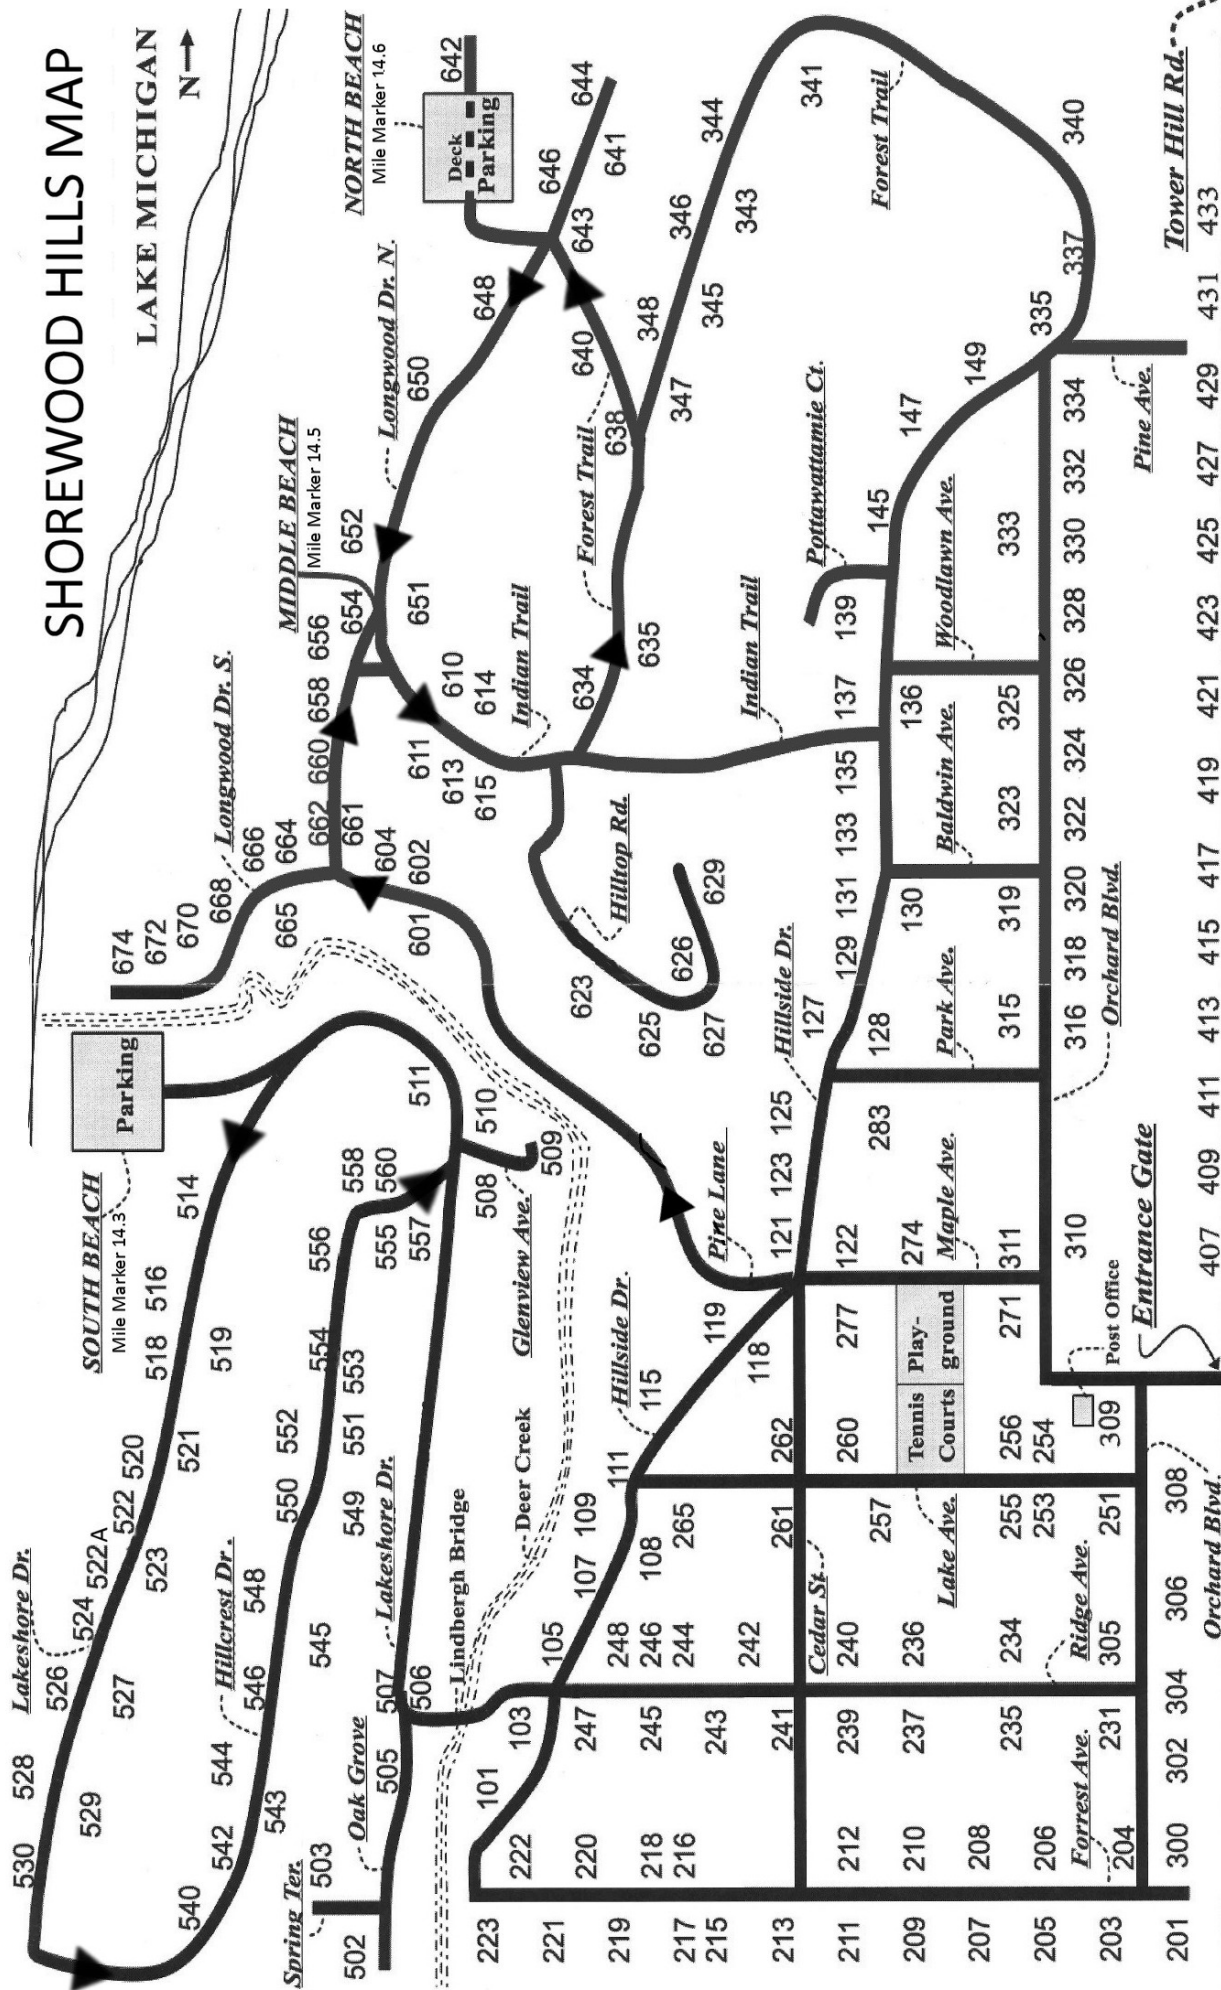

# SHOREWOOD HILLS MAP

LAKE MICHIGAN  
N →

→ One-way road